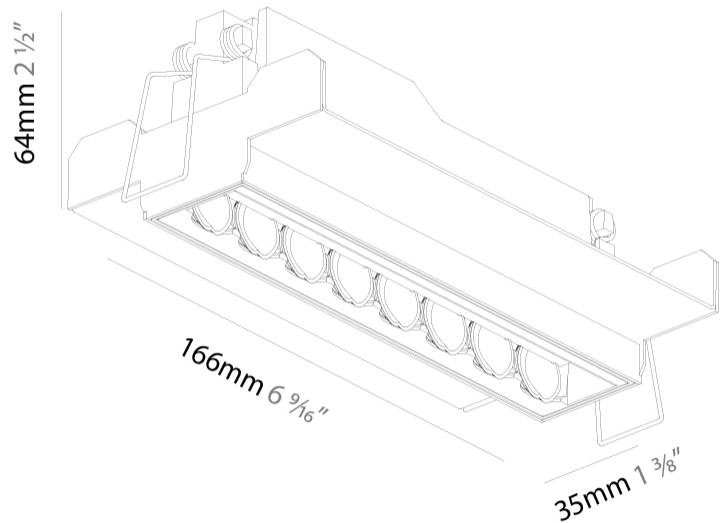

GENERAL

Series: Magiq Hollow Wallwash
Brand: Prolicht
Division: Architectural
Mounting Type: Trimless
Mounting Location: Ceiling
Subcategory: Wallwash

PHYSICAL

Shape: Rectangle
Length (mm): 166
Length (in): 6 ⁹/₁₆
Width (mm): 35
Width (in): 1 ³/₈
Height (mm): 64
Height (in): 2 ¹/₂
Ceiling Thickness (mm): 12.5
Ceiling Thickness (in): 1/2
Min. Recessing Depth (mm): 100
Min. Recessing Depth (in): 3 ¹⁵/₁₆
Light Distribution: Asymmetric
Weight (kg): 0.525
Weight (lbs): 1.16
Holder Finish: WHI / BLK
Fixture Material: Aluminum Die Cast
Cut-out Measurements: 173mm / 6 13/16" x 42mm / 1 5/8"

ELECTRICAL

Lamp Type: LED (Zhaga Standard)
Input Wattage (W): 19
Total Output Wattage (W): 17.2
Dimming: Tri-Mode (Non-Dimming and Phase Dimming (120Vac only) and 0-10V Dimming)
Driver Included: No
Driver Location: Recessed Housing
Driver Type: Constant Current - Universal
Driver Class: Class 2
Housing: See components
Input Voltage (V): 120 - 277
Constant Current (MA): 700

LED

Number of LEDs: 8
Color Temperature (°K): 2700 / 3000 / 3500 / 4000
Max. Delivered Lumen (lm): 1270 / 1270 / 1513 / 1544
Nominal Lumen (lm): 1492 / 1492 / 1778 / 1814
CRI: >90 CRI
Efficiency (%): 82.3
Lamp Life (hrs): 50000
Upon Request: Special Color Temperature

OPTICAL

Upon Request: Special Beam Angles

RATINGS AND CERTIFICATIONS

Certified By: CSA Certified to UL and CSA Standards
IP rating: IP20